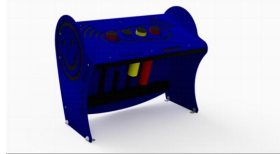

Data Sheet for IP400 Series : Music Box

RANGE

IP400 Xylophone

IP401 Glockenspiel

IP402 Tongue Drums

IP403 Bongos

MUSICAL

Creating music is one of the most powerful forms of development for all children; helping language, problem solving and spatial awareness as well as team work. Our Music Box range has been designed to give children free access to creating music and can be bought as a set or as a one-off product, bringing the fun of music to both indoor and outdoor spaces. Can be used standing up or accessed with at wheelchair height. You can create your own fun with the Bongos, Xylophone, Glockenspiel or the Tongue Drum.

Scale: 1:40

A4

Activities	.. Musical, Social learning
Features	.. Tuned Instrument , braille writing, table top height of 50cm, high quality HDPE
Age Range	..3+
No. of Users	..2+
Falling Space	.. N/A
FFH	..0.6M
Materials	.. hdpe Densetec XD and recycled material
Approx. Weight	.. 64.5kg
Concrete Volume	.. 2x(0.02m ³)