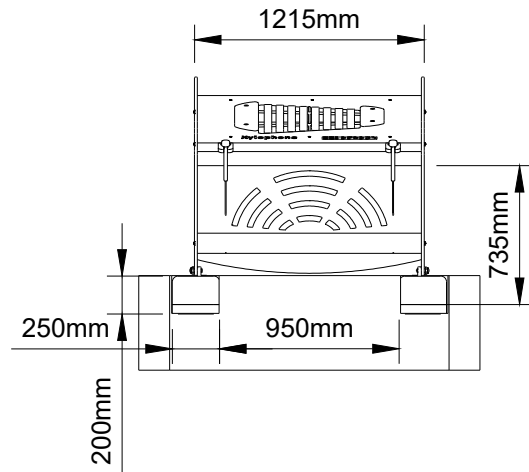

Data Sheet for IP400 Series : Music Box

RANGE

IP400 Xylophone

IP401 Glockenspiel

IP402 Tongue Drums

IP403 Bongos

MUSICAL

Creating music is one of the most powerful forms of development for all children; helping language, problem solving and spatial awareness as well as team work. Our Music Box range has been designed to give children free access to creating music and can be bought as a set or as a one-off product, bringing the fun of music to both indoor and outdoor spaces. Can be used standing up or accessed with at wheelchair height. You can create your own fun with the Bongos, Xylophone, Glockenspiel or the Tongue Drum.

Scale: 1:40

A4

Activities	.. Musical, Social learning
Features	.. Tuned Instrument , braille writing, table top height of 50cm, high quality HDPE
Age Range	..3+
No. of Users	..2+
Falling Space	.. N/A
FFH	..0.6M
Materials	.. hdpe Densetec XD and recycled material
Approx. Weight	.. 64.5kg
Concrete Volume	.. 2x(0.02m ³)