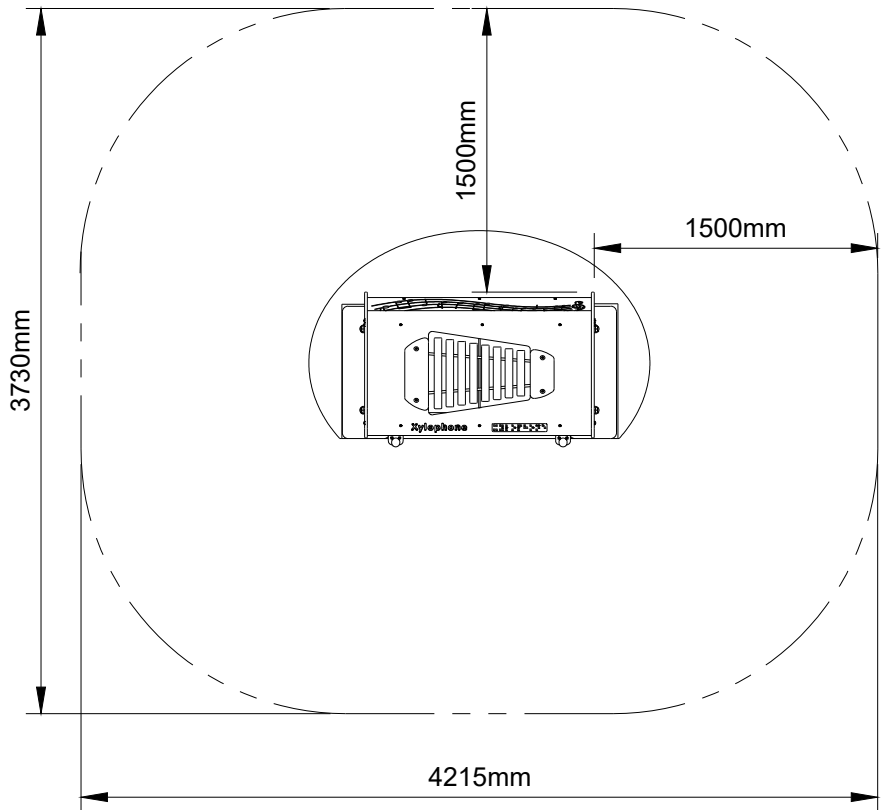

Scale: 1:40

A4

Activities	.. Musical, Social learning
Features	.. Tuned Instrument , braille writing, table top height of 50cm, high quality HDPE
Age Range	..3+
No. of Users	..2+
Falling Space	.. N/A
FFH	..0.6M
Materials	.. hdpe Densetec XD and recycled material
Approx. Weight	.. 64.5kg
Concrete Volume	.. 2x(0.02m ³)