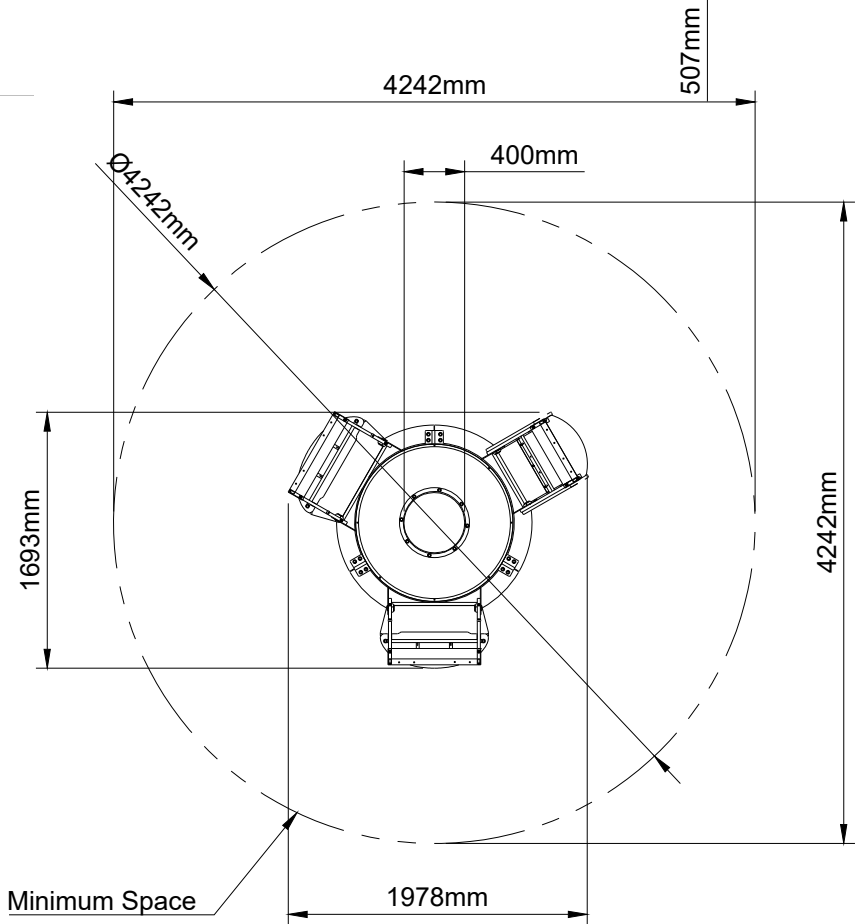

Data Sheet for IP50- The Dune

Sensory Play

An elevated, inclusive sandpit, one of the first of its kind. There are a number of access points so children with varying abilities can play together.

There is one position for lying down on, two open spaces for wheelchair or standing access and side steps for a child to stand on. It can also be accessed from the middle, with space for a child to stand within. Sand or water can be added to the centre bowl.

Detachable from ground anchor for ease of storage and can be used as a free standing movable unit.

Certified By

Scale: 1:50

A4

Activities	Sensory Play, Group Play
Features	Ease of access, Centre Play Hole, Standing and Resting Steps
Age Range	2 to 12 Years
No. of Users	1 - 6 Users
Falling Space	18m ²
FFH	700mm
Materials	HDPE polymer, Galvanised powdercoated steel, Fiberglass-reinforced polymer
Approx. Weight	90kg
Concrete Volume	0.5m ³