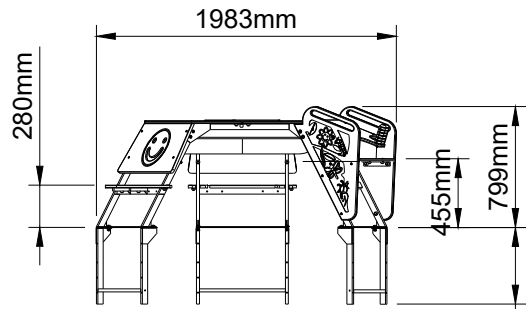

Data Sheet for IP50- The Dune

Sensory Play

An elevated, inclusive sandpit, one of the first of its kind. There are a number of access points so children with varying abilities can play together.

There is one position for lying down on, two open spaces for wheelchair or standing access and side steps for a child to stand on. It can also be accessed from the middle, with space for a child to stand within. Sand or water can be added to the centre bowl.

Detachable from ground anchor for ease of storage and can be used as a free standing movable unit.

Certified By

Scale: 1:50

A4

Activities	Sensory Play, Group Play
Features	Ease of access, Centre Play Hole, Standing and Resting Steps
Age Range	2 to 12 Years
No. of Users	1 - 6 Users
Falling Space	18m ²
FFH	700mm
Materials	HDPE polymer, Galvanised powdercoated steel, Fiberglass-reinforced polymer
Approx. Weight	90kg
Concrete Volume	0.5m ³