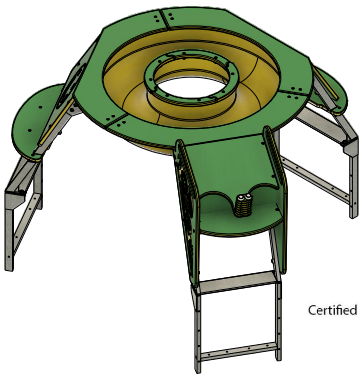

Data Sheet for IP50- The Dune

Sensory Play

An elevated, inclusive sandpit, one of the first of its kind. There are a number of access points so children with varying abilities can play together.

There is one position for lying down on, two open spaces for wheelchair or standing access and side steps for a child to stand on. It can also be accessed from the middle, with space for a child to stand within. Sand or water can be added to the centre bowl.

Detachable from ground anchor for ease of storage and can be used as a free standing movable unit.

Certified By

Scale: 1:50

A4

Activities	Sensory Play, Group Play
Features	Ease of access, Centre Play Hole, Standing and Resting Steps
Age Range	2 to 12 Years
No. of Users	1 - 6 Users
Falling Space	18m ²
FFH	700mm
Materials	HDPE polymer, Galvanised powdercoated steel, Fiberglass-reinforced polymer
Approx. Weight	90kg
Concrete Volume	0.5m ³