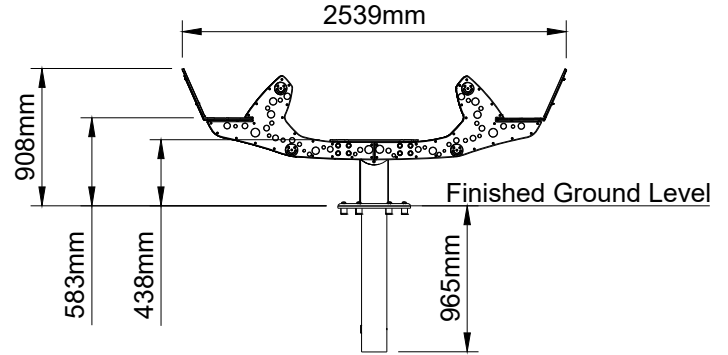

# Data Sheet for IP45 Wave Rocker

## Moving

The Multi Use Seesaw is designed for up to 6 children to use at any one time. This unit is based on a gentle rocking system which helps avoid sudden movement. There are 4 seats for those who are more able and wish to create a rocking motion with an additional space for 2 users on the central pad.

The central pad has braille at both ends 'hold on tight' routed in as well as a tactile bubble design throughout giving those with visual impairments an additional experience. Holding bars and feet supports can be used and the centre pad is designed with 6 hand slots.

Scale: 1:50

Activities	..	Rocking, Balancing, Group Play, Tactile, Braille
Features	..	4 Seats and 2 Central Seats
Age Range	..	5 to 12 years
No. of Users	..	6
Falling Space	..	12m <sup>2</sup>
FFH	..	1m
Materials	..	HDPE, Steel
Approx. Weight	..	100kg
Concrete Volume	..	0.85m <sup>3</sup>