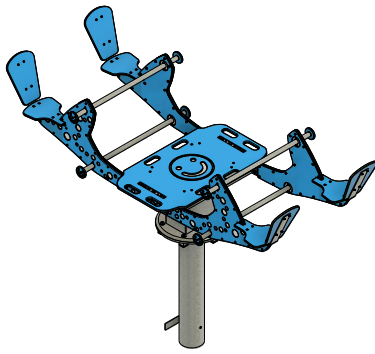

# Data Sheet for IP45 Wave Rocker

## Moving

The Multi Use Seesaw is designed for up to 6 children to use at any one time. This unit is based on a gentle rocking system which helps avoid sudden movement. There are 4 seats for those who are more able and wish to create a rocking motion with an additional space for 2 users on the central pad.

The central pad has braille at both ends 'hold on tight' routed in as well as a tactile bubble design throughout giving those with visual impairments an additional experience. Holding bars and feet supports can be used and the centre pad is designed with 6 hand slots.

Scale: 1:50

Activities	..	Rocking, Balancing, Group Play, Tactile, Braille
Features	..	4 Seats and 2 Central Seats
Age Range	..	5 to 12 years
No. of Users	..	6
Falling Space	..	12m <sup>2</sup>
FFH	..	1m
Materials	..	HDPE, Steel
Approx. Weight	..	100kg
Concrete Volume	..	0.85m <sup>3</sup>