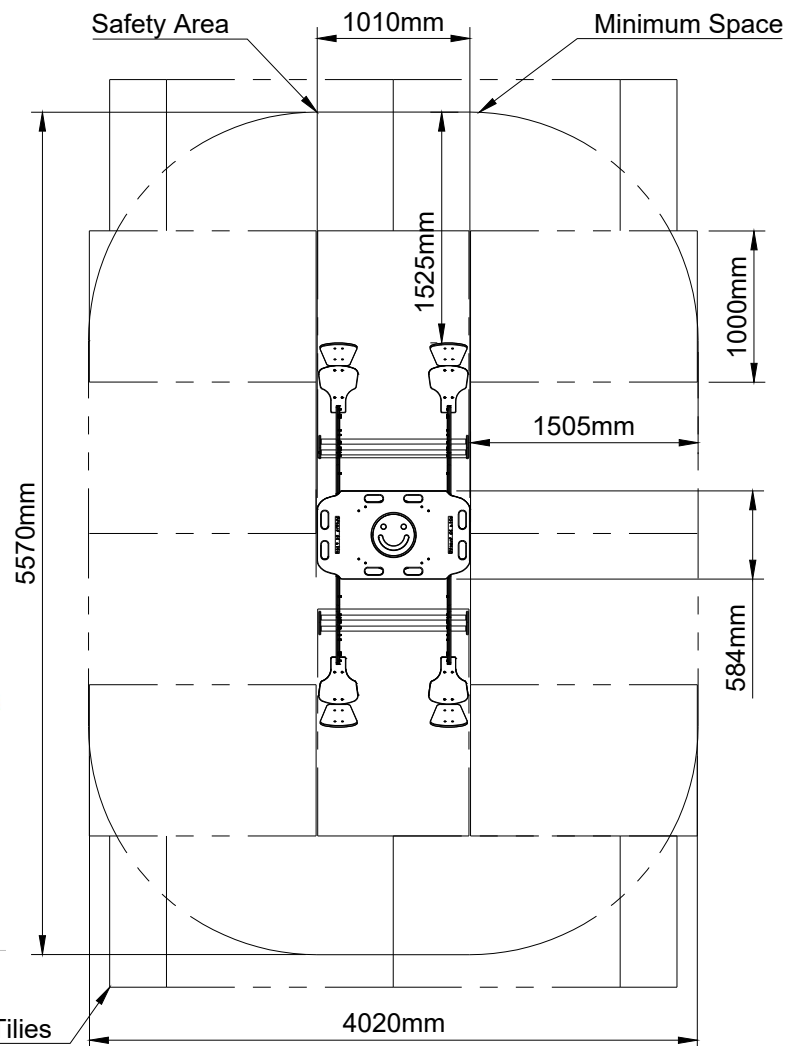

# Data Sheet for IP45 Wave Rocker

## Moving

The Multi Use Seesaw is designed for up to 6 children to use at any one time. This unit is based on a gentle rocking system which helps avoid sudden movement. There are 4 seats for those who are more able and wish to create a rocking motion with an additional space for 2 users on the central pad.

Scale: 1:50

Activities	..	Rocking, Balancing, Group Play, Tactile, Braille
Features	..	4 Seats and 2 Central Seats
Age Range	..	5 to 12 years
No. of Users	..	6
Falling Space	..	12m <sup>2</sup>
FFH	..	1m
Materials	..	HDPE, Steel
Approx. Weight	..	100kg
Concrete Volume	..	0.85m <sup>3</sup>