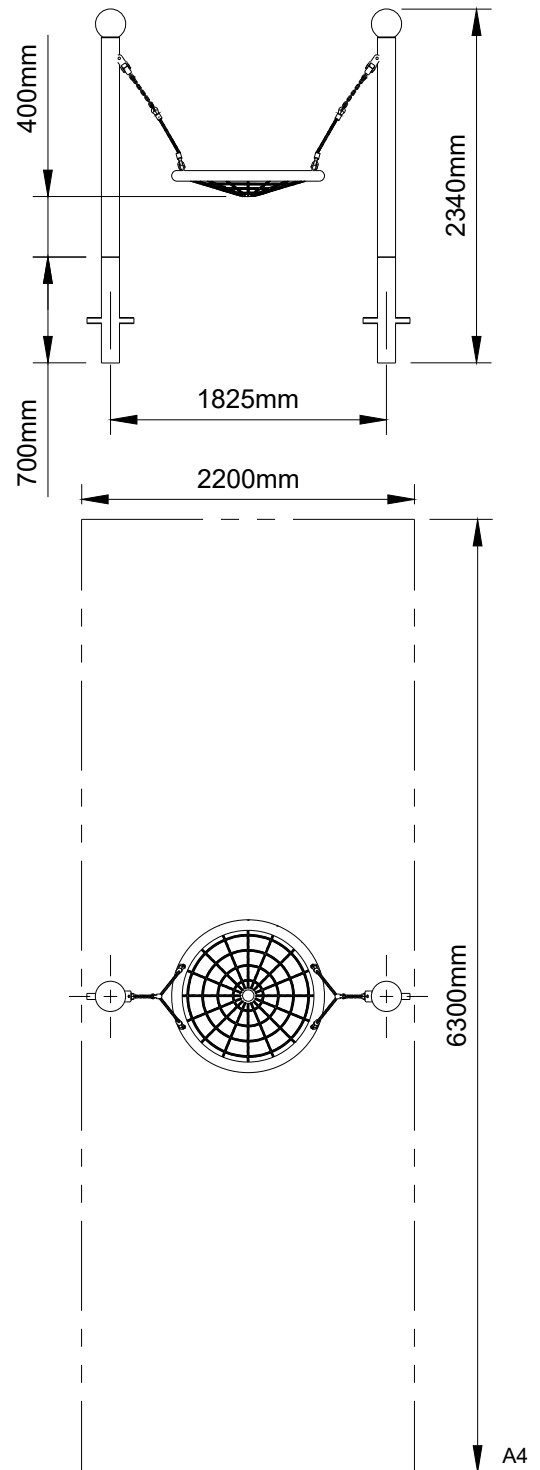

Data Sheet for IP35 Miniwave Swing

Our popular Wave seat with an alternative frame and smaller basket seat

The wide, shallow seat, at wheelchair transfer height allows users to get in and out with ease.

Scale: 1:50

Activities	Swinging and rocking.
Features	Basket swing fitted with Universal Joints.
Age Range	2 - 12 years
No. of Users	2
Falling Space	13.8m ²
FFH	1m
Materials	Galvanised Steel, Powder Coated, Basket Rope Seat.
Approx. Weight	
Concrete Volume	0.28m ³