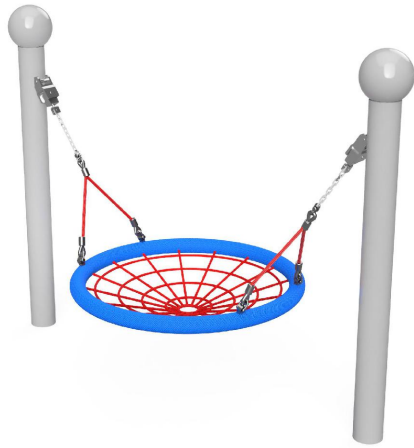

Data Sheet for IP35 Miniwave Swing

Our popular Wave seat with an alternative frame and smaller basket seat

The wide, shallow seat, at wheelchair transfer height allows users to get in and out with ease.

Scale: 1:50

Activities	Swinging and rocking.
Features	Basket swing fitted with Universal Joints.
Age Range	2 - 12 years
No. of Users	2
Falling Space	13.8m ²
FFH	1m
Materials	Galvanised Steel, Powder Coated, Basket Rope Seat.
Approx. Weight	
Concrete Volume	0.28m ³