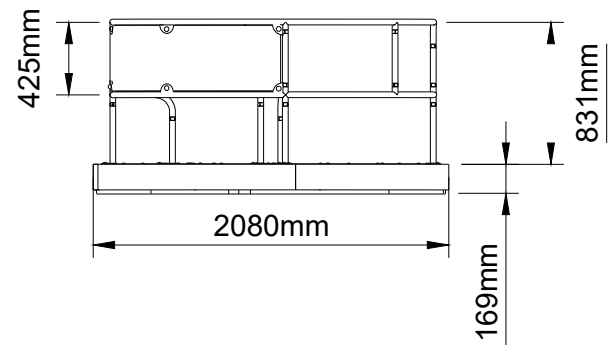

Data Sheet for IP12 - Wheelspin

Standard

Wildlife

Playful

The Wheelspin is the original inclusive roundabout with ground level access. Designed to enable families to play together.

The Wheelspin design provides enough room for the whole family. With space for two regular wheelchairs or one larger, power assisted chair, the open, barrier free design enables children to play in groups.

A wide, ground level entrance ensures wheelchair users can access and exit with ease. Seating with back support provides room for a parent, carer or those who need more postural support. The textured platform is slip resistant and, as a result, aids visually impaired users in detecting a change of surface. Easy to grasp bars provide stability when turning and grip when spinning.

To sum up, The Wheelspin is one of the most inclusive roundabouts on the market. The open and supportive design encourages social and family play for all abilities.

A4

Activities	.. Spinning, Social, Seating
Features	.. 2080mm diameter, ground level access, seating with back rest.
Age Range	.. 3+ years
No. of Users	.. 3+
Falling Space	.. 36.3m ²
FFH	.. 1m
Materials	.. Galvanised powder coated steel, HDPE seat back.
Approx. Weight	.. 210kg
Concrete Volume	