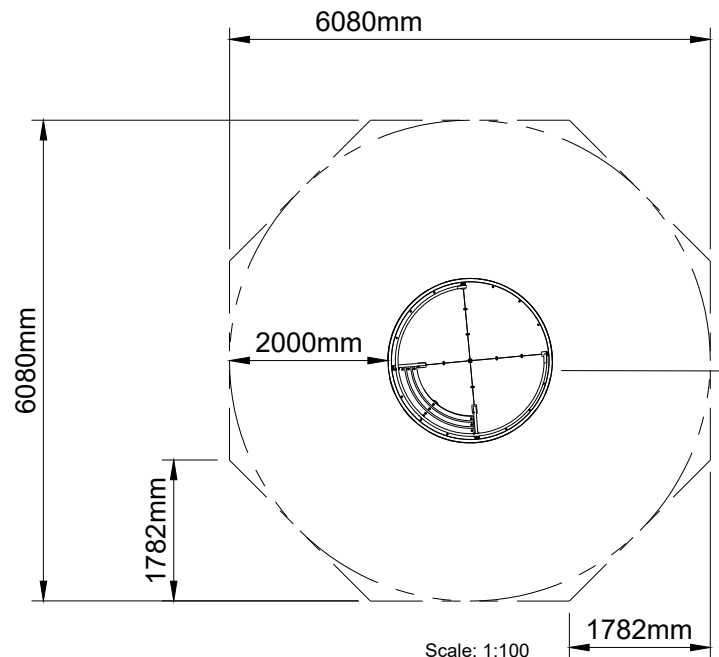

Data Sheet for IP12 - Wheelspin

Standard

Wildlife

Playful

The Wheelspin is the original inclusive roundabout with ground level access. Designed to enable families to play together.

The Wheelspin design provides enough room for the whole family. With space for two regular wheelchairs or one larger, power assisted chair, the open, barrier free design enables children to play in groups.

A wide, ground level entrance ensures wheelchair users can access and exit with ease. Seating with back support provides room for a parent, carer or those who need more postural support. The textured platform is slip resistant and, as a result, aids visually impaired users in detecting a change of surface. Easy to grasp bars provide stability when turning and grip when spinning.

To sum up, The Wheelspin is one of the most inclusive roundabouts on the market. The open and supportive design encourages social and family play for all abilities.

A4

Activities	.. Spinning, Social, Seating
Features	.. 2080mm diameter, ground level access, seating with back rest.
Age Range	.. 3+ years
No. of Users	.. 3+
Falling Space	.. 36.3m ²
FFH	.. 1m
Materials	.. Galvanised powder coated steel, HDPE seat back.
Approx. Weight	.. 210kg
Concrete Volume	