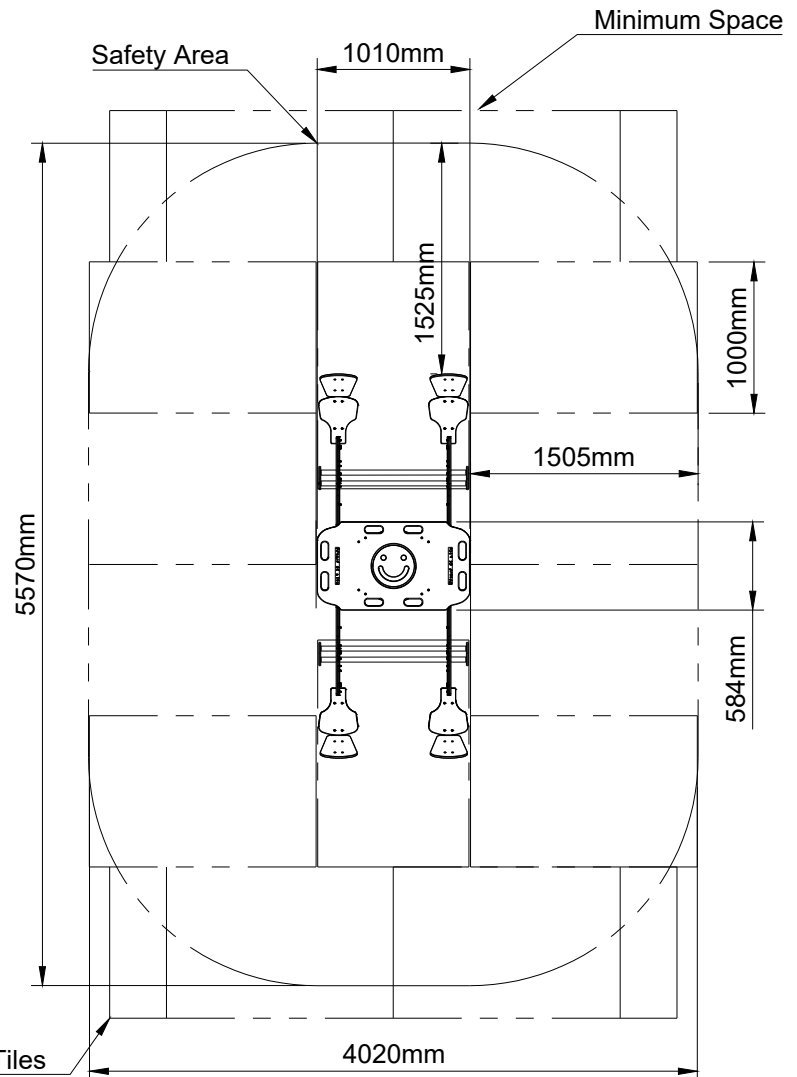

# Data Sheet for IP45 Wave Rocker

**The Wave Rocker is a multi-user inclusive seesaw that can be used by up to 6 children at a time!**

We have designed a gentle rocking system for IP45, which helps avoid sudden movement. There are 4 seats with more space for 2 users on the central pad. The central pad has been designed at wheelchair transfer height. The pad features 6 hand slots and 'hold on tight' routed in braille at both ends. The hand and foot rails, covered in easy grip, avoid slippage. The addition of stoppers on the ends of the rails, keeps hands and feet securely in place. Ergonomic seats provide support and a tactile bubble design on the Wave Rocker adds to the visual experience.

Scale: 1:50

A4

Activities	..	Rocking, Balancing, Group Play, Tactile, Braille
Features	..	4 Seats and 2 Central Seats
Age Range	..	5 to 12 years
No. of Users	..	6
Falling Space	..	12m <sup>2</sup>
FFH	..	1m
Materials	..	HDPE, Steel
Approx. Weight	..	100kg
Concrete Volume	..	0.85m <sup>3</sup>