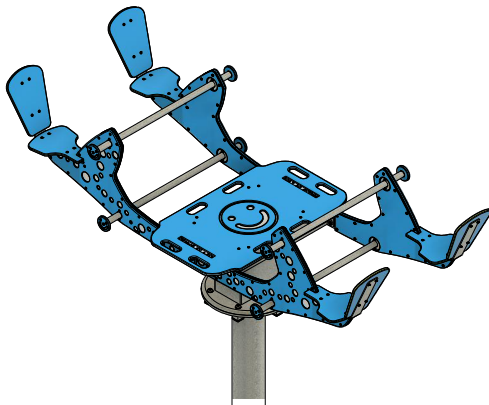

# Data Sheet for IP45 Wave Rocker

**The Wave Rocker is a multi-user inclusive seesaw that can be used by up to 6 children at a time!**

We have designed a gentle rocking system for IP45, which helps avoid sudden movement. There are 4 seats with more space for 2 users on the central pad. The central pad has been designed at wheelchair transfer height. The pad features 6 hand slots and 'hold on tight' routed in braille at both ends. The hand and foot rails, covered in easy grip, avoid slippage. The addition of stoppers on the ends of the rails, keeps hands and feet securely in place. Ergonomic seats provide support and a tactile bubble design on the Wave Rocker adds to the visual experience.

Scale: 1:50

A4

Activities	..	Rocking, Balancing, Group Play, Tactile, Braille
Features	..	4 Seats and 2 Central Seats
Age Range	..	5 to 12 years
No. of Users	..	6
Falling Space	..	12m <sup>2</sup>
FFH	..	1m
Materials	..	HDPE, Steel
Approx. Weight	..	100kg
Concrete Volume	..	0.85m <sup>3</sup>