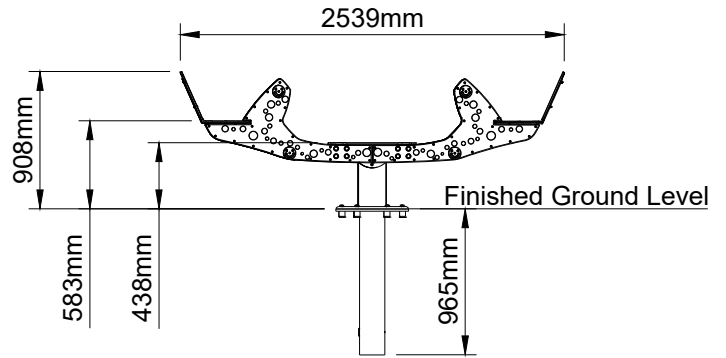

# Data Sheet for IP45 Wave Rocker

**The Wave Rocker is a multi-user inclusive seesaw that can be used by up to 6 children at a time!**

We have designed a gentle rocking system for IP45, which helps avoid sudden movement. There are 4 seats with more space for 2 users on the central pad. The central pad has been designed at wheelchair transfer height. The pad features 6 hand slots and 'hold on tight' routed in braille at both ends. The hand and foot rails, covered in easy grip, avoid slippage. The addition of stoppers on the ends of the rails, keeps hands and feet securely in place. Ergonomic seats provide support and a tactile bubble design on the Wave Rocker adds to the visual experience.

Scale: 1:50

A4

Activities	..	Rocking, Balancing, Group Play, Tactile, Braille
Features	..	4 Seats and 2 Central Seats
Age Range	..	5 to 12 years
No. of Users	..	6
Falling Space	..	12m <sup>2</sup>
FFH	..	1m
Materials	..	HDPE, Steel
Approx. Weight	..	100kg
Concrete Volume	..	0.85m <sup>3</sup>