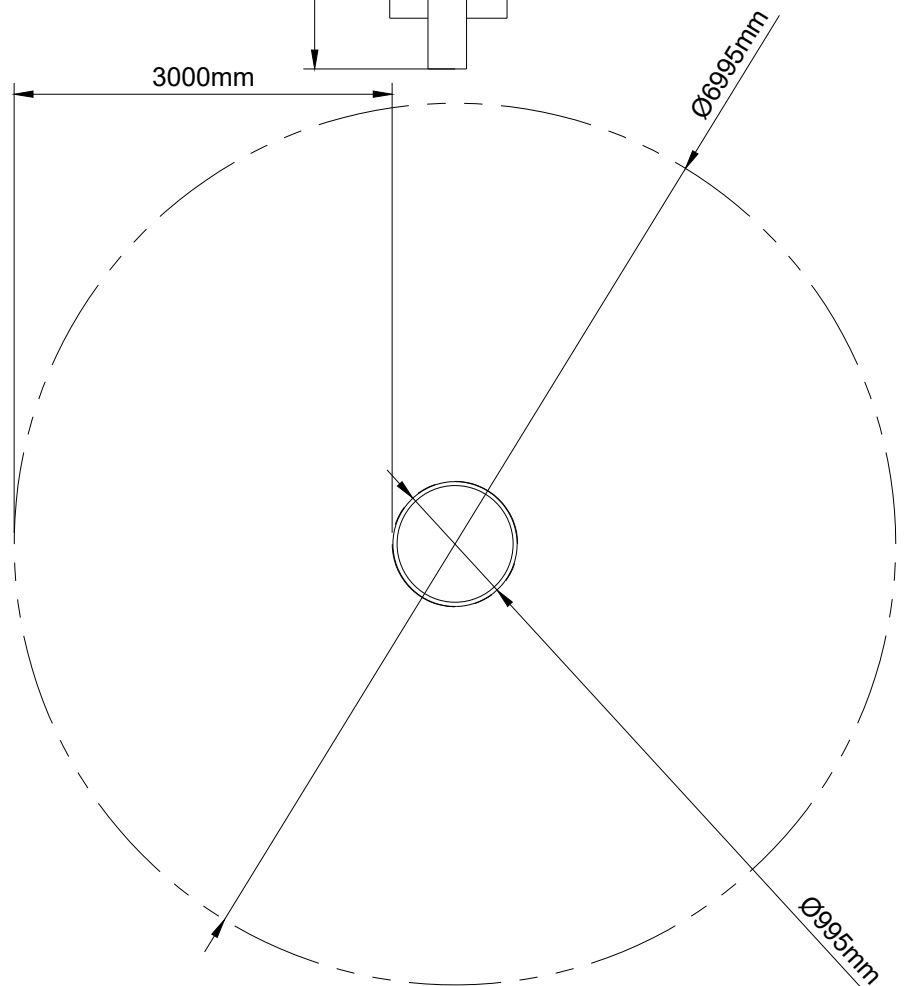

**The Stargazer is an inclusive playground spinner that challenges balance and coordination.**

We have designed IP8004 to be used seated, standing, or lying down. At wheelchair transfer height, the Stargazer provides a supportive, dynamic experience. This is beneficial for those who may feel less confident or have less physical mobility. The textured safety surfacing is impact absorbing for safer, more comfortable play. Each position challenges balance and coordination for all children, while encouraging cooperative play. Promoting social interaction and cooperation between children while offering multiple ways to play.

Scale: 1:30

A4

Activities	.. Spinning, supportive movement, self propelled movement.
Features	.. Angled fixing, safety surfacing
Age Range	.. 2 to 12 years
No. of Users	.. 2
Falling Space	.. 18.8m <sup>2</sup>
FFH	.. 1m
Materials	.. Powder coated steel, rubber wetpour surface
Approx. Weight	.. 40kg
Concrete Volume	.. 0.19m <sup>3</sup>