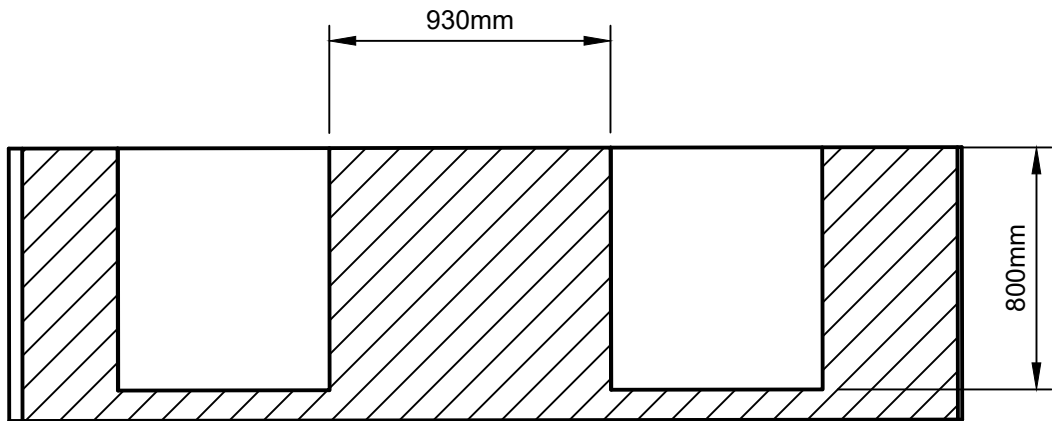

Installation Sheet for IP35 Miniwave Swing

Call us +44(0)131 214 1180

www.inclusiveplay.com info@inclusiveplay.com © Copyright 2022 Inclusive Play (UK) Limited