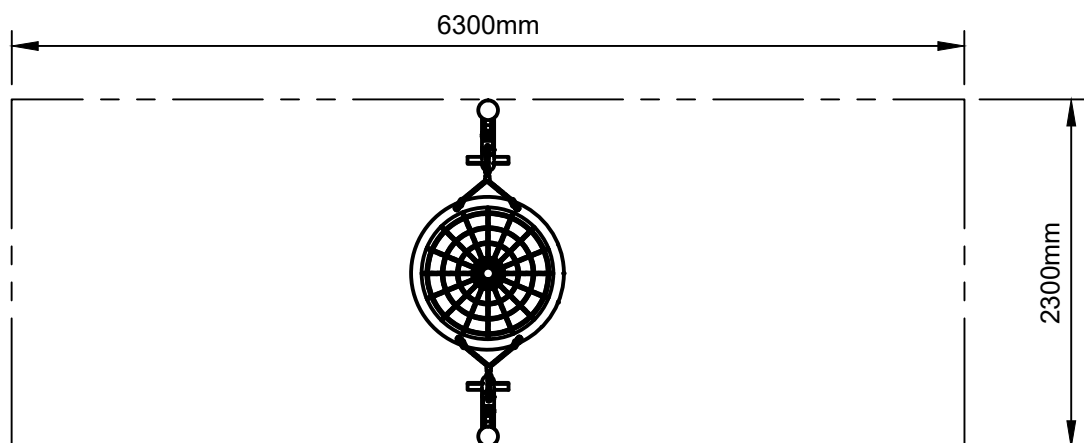

Installation Sheet for IP35 Miniwave Swing

Call us +44(0)131 214 1180

www.inclusiveplay.com info@inclusiveplay.com © Copyright 2022 Inclusive Play (UK) Limited