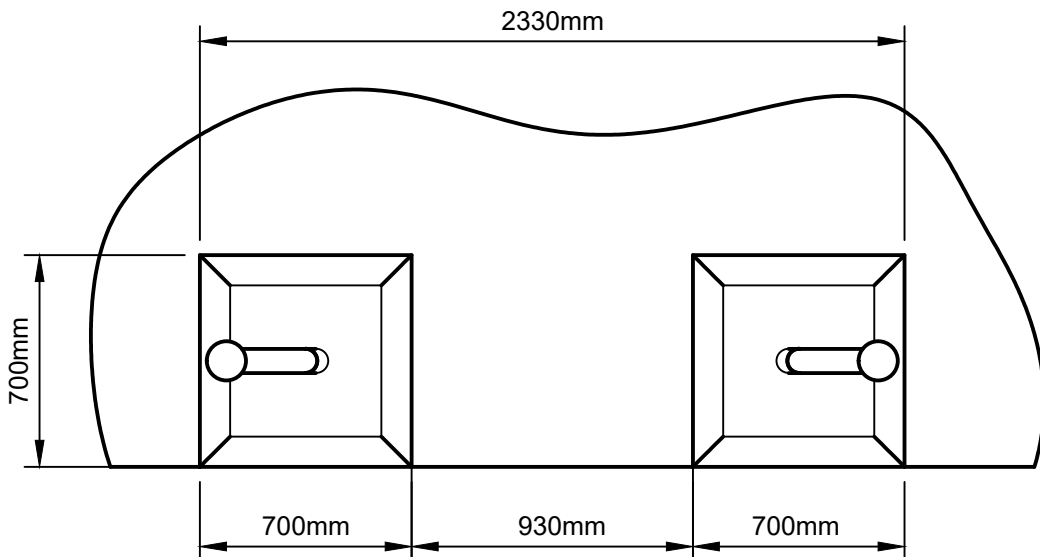

# Installation Sheet for IP35 Miniwave Swing

700mm x  
700mm x  
800mm

0.3m<sup>3</sup> x 2

# Installation Sheet for IP35 Miniwave Swing

Call us +44(0)131 214 1180

www.inclusiveplay.com info@inclusiveplay.com © Copyright 2022 Inclusive Play (UK) Limited

# Installation Sheet for IP35 Miniwave Swing

0.3m<sup>3</sup> x 2

Call us +44(0)131 214 1180

www.inclusiveplay.com info@inclusiveplay.com © Copyright 2022 Inclusive Play (UK) Limited