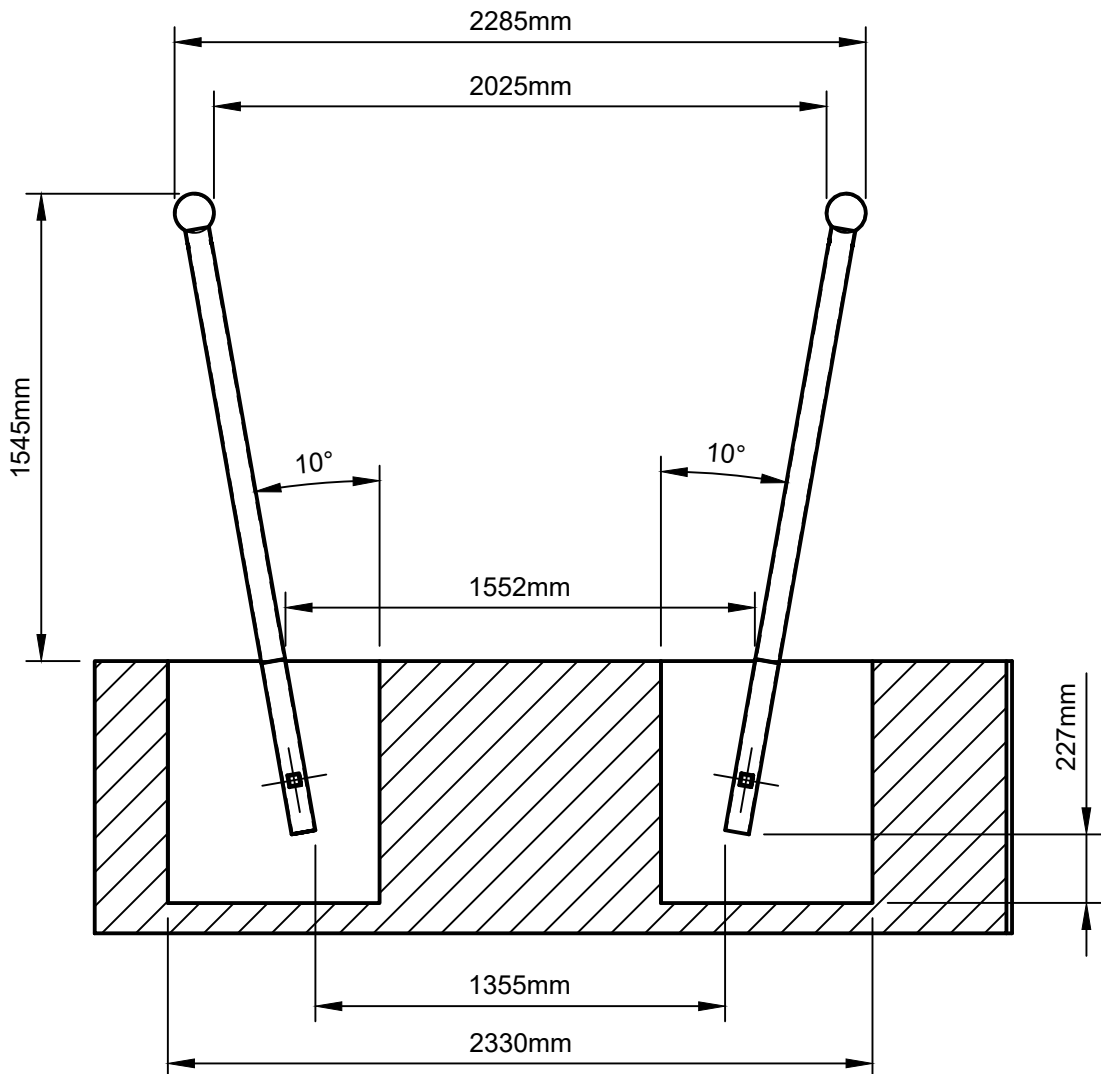

Installation Sheet for IP35 Miniwave Swing

Call us +44(0)131 214 1180

www.inclusiveplay.com info@inclusiveplay.com © Copyright 2022 Inclusive Play (UK) Limited