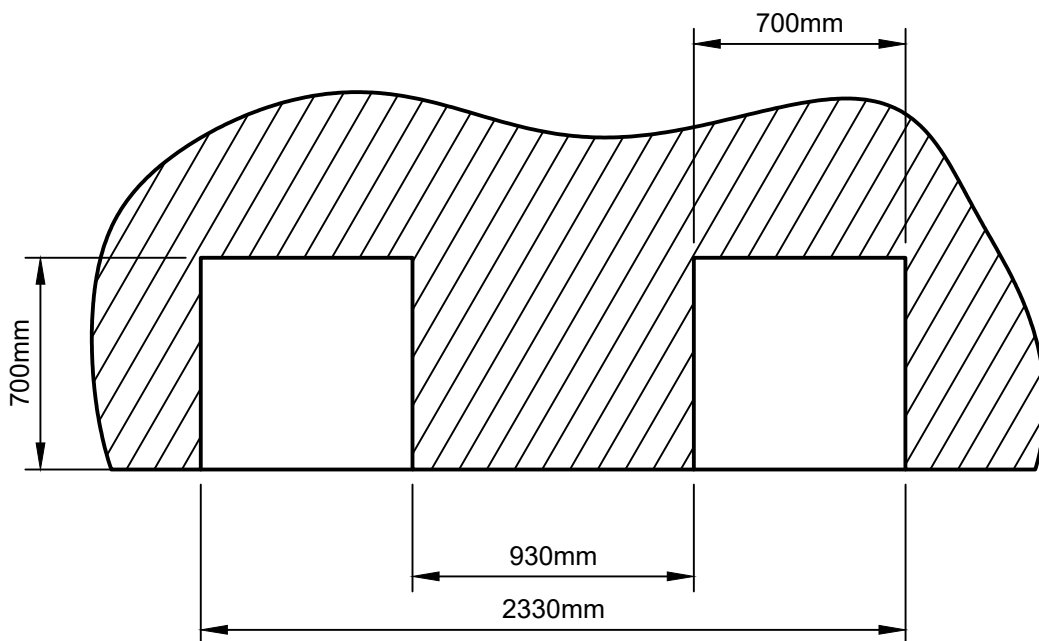

Installation Sheet for IP35 Miniwave Swing

Call us +44(0)131 214 1180

www.inclusiveplay.com info@inclusiveplay.com © Copyright 2022 Inclusive Play (UK) Limited