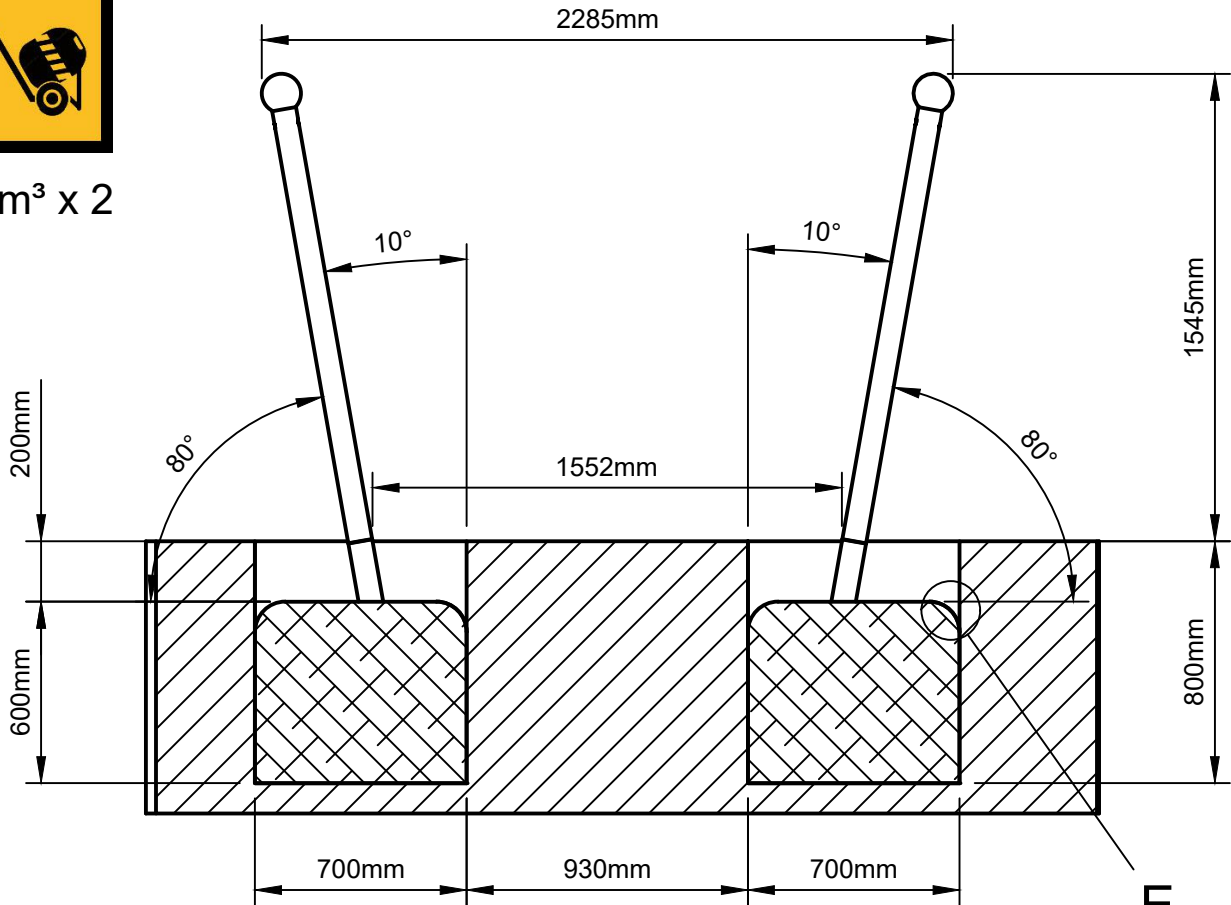

# Installation Sheet for IP35 Miniwave Swing

700mm x  
700mm x  
800mm

0.3m<sup>3</sup> x 2

# Installation Sheet for IP35 Miniwave Swing

Call us +44(0)131 214 1180

www.inclusiveplay.com info@inclusiveplay.com © Copyright 2022 Inclusive Play (UK) Limited

# Installation Sheet for IP35 Miniwave Swing

0.3m<sup>3</sup> x 2

Call us +44(0)131 214 1180

www.inclusiveplay.com info@inclusiveplay.com © Copyright 2022 Inclusive Play (UK) Limited