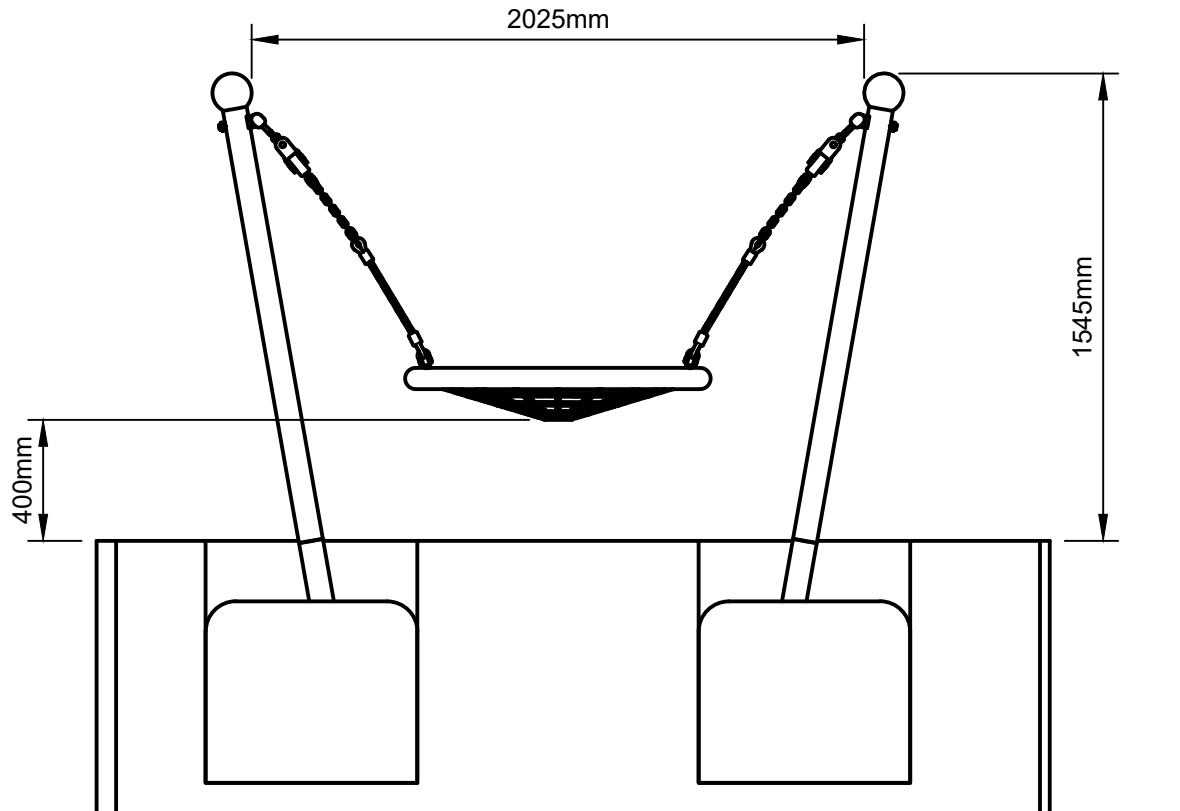

Installation Sheet for IP35 Miniwave Swing

Call us +44(0)131 214 1180

www.inclusiveplay.com info@inclusiveplay.com © Copyright 2022 Inclusive Play (UK) Limited