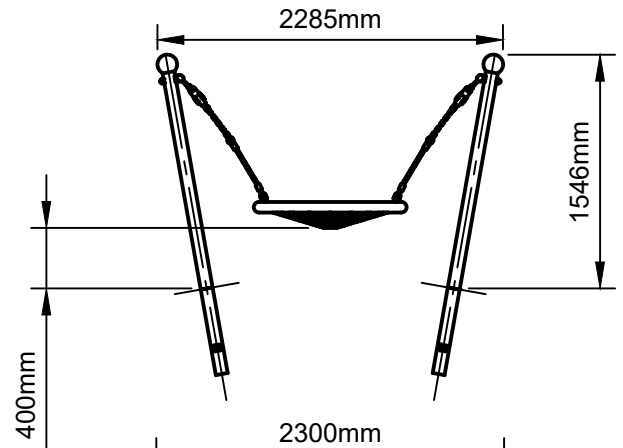

Data Sheet for IP35 Miniwave Swing

Our popular Wave seat with an alternative frame and smaller basket seat.

The wide, shallow seat, at wheelchair transfer height allows users to get in and out with ease.

Scale: 1:50

Activities	Swinging and rocking.
Features	Basket swing fitted with Universal Joints.
Age Range	2 - 12 years
No. of Users	2
Falling Space	13.8m ²
FFH	1m
Materials	Galvanised Steel, Powder Coated, Basket Rope Seat.
Approx. Weight	
Concrete Volume	0.28m ³