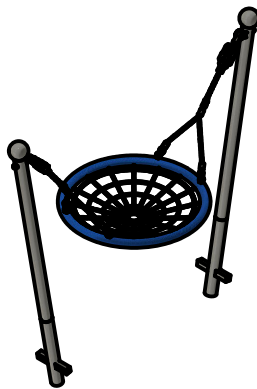

Data Sheet for IP35 Miniwave Swing

Our popular Wave seat with an alternative frame and smaller basket seat.

The wide, shallow seat, at wheelchair transfer height allows users to get in and out with ease.

Scale: 1:50

Activities	Swinging and rocking.
Features	Basket swing fitted with Universal Joints.
Age Range	2 - 12 years
No. of Users	2
Falling Space	13.8m ²
FFH	1m
Materials	Galvanised Steel, Powder Coated, Basket Rope Seat.
Approx. Weight	
Concrete Volume	0.28m ³