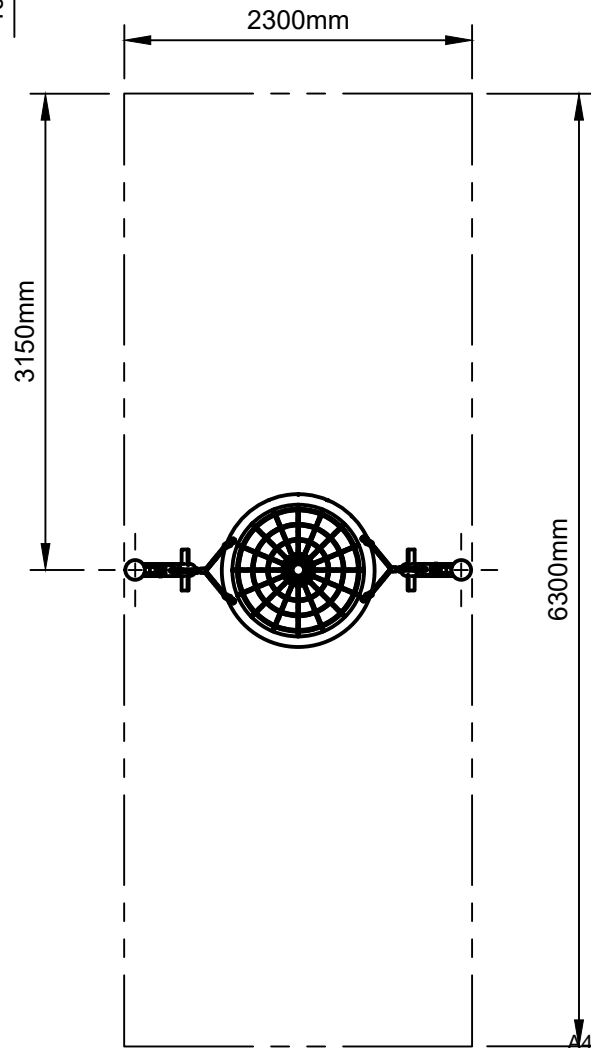

Data Sheet for IP35 Miniwave Swing

Our popular Wave seat with an alternative frame and smaller basket seat.

The wide, shallow seat, at wheelchair transfer height allows users to get in and out with ease.

Scale: 1:50

Activities	Swinging and rocking.
Features	Basket swing fitted with Universal Joints.
Age Range	2 - 12 years
No. of Users	2
Falling Space	13.8m ²
FFH	1m
Materials	Galvanised Steel, Powder Coated, Basket Rope Seat.
Approx. Weight	
Concrete Volume	0.28m ³